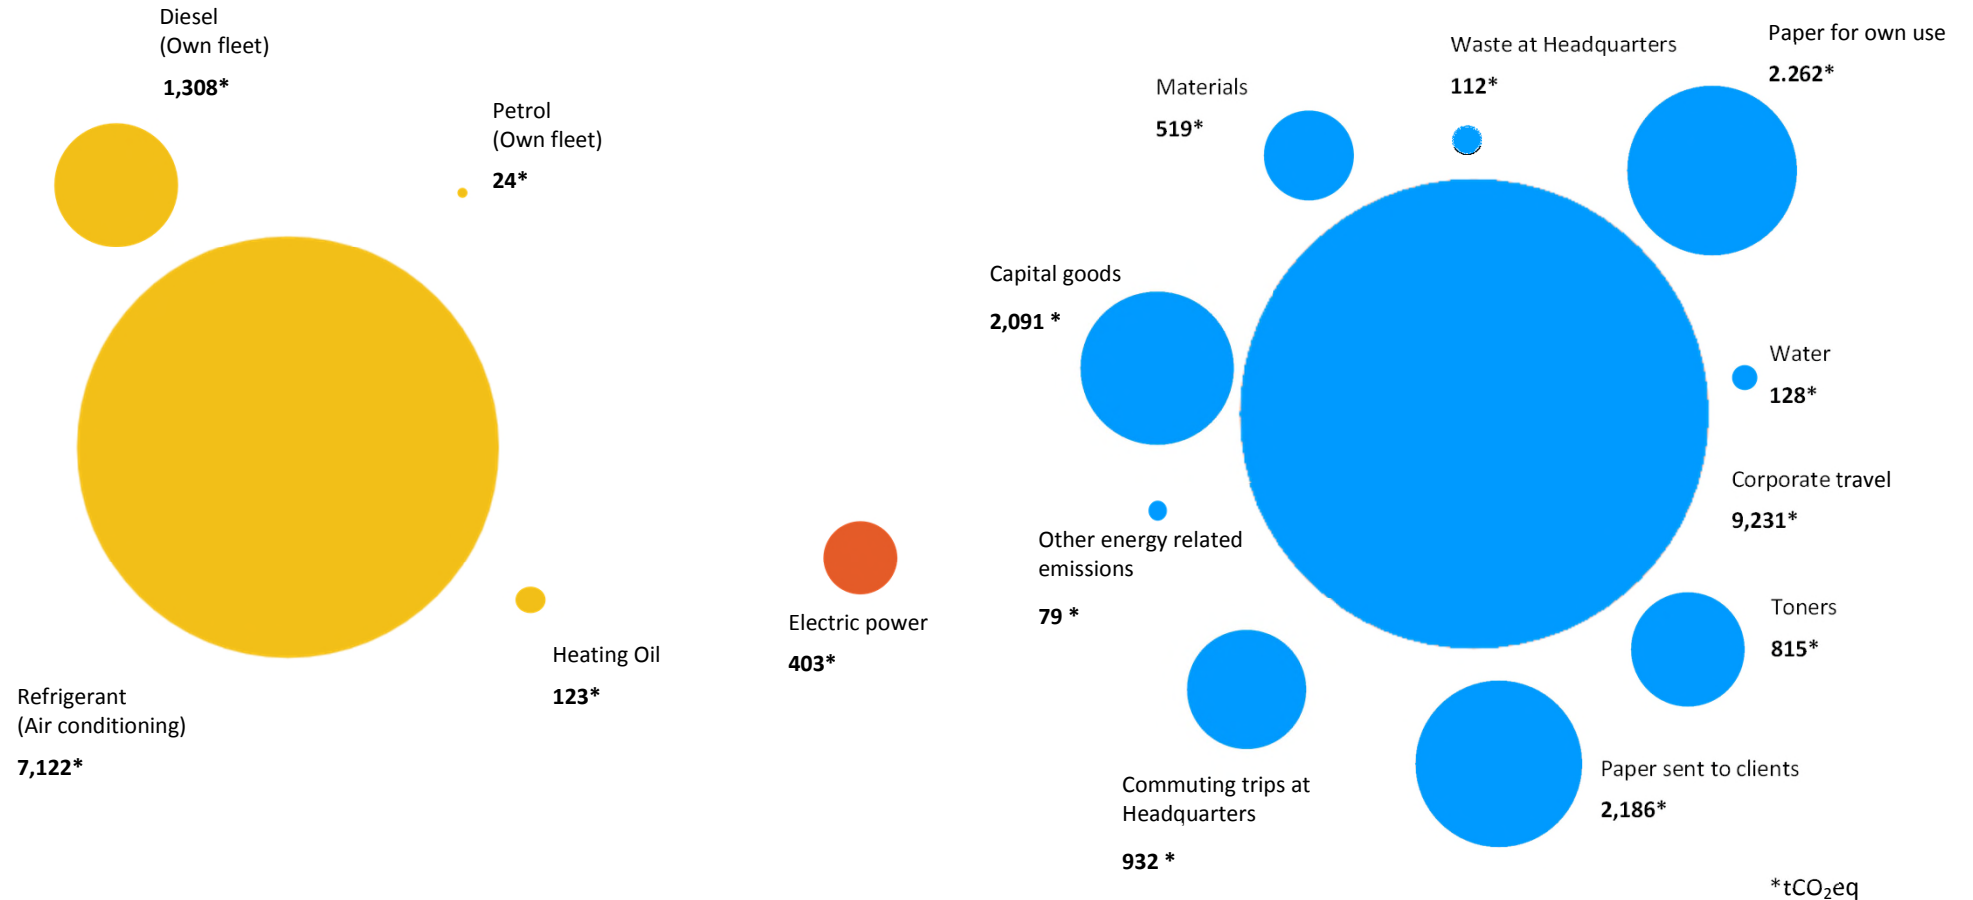

Carbon footprint

Total emissions **27.334** tCO₂eq in 2018

Total emissions **SCOPE 1**

8,576 tCO₂eq

Direct emissions

Fuel and refrigerants

Total emissions **SCOPE 2**

403 tCO₂eq

Indirect emissions

Purchase of energy for own use

Total emissions **SCOPE 3**

18,355 tCO₂eq

Other indirect emissions

Products and services consumed