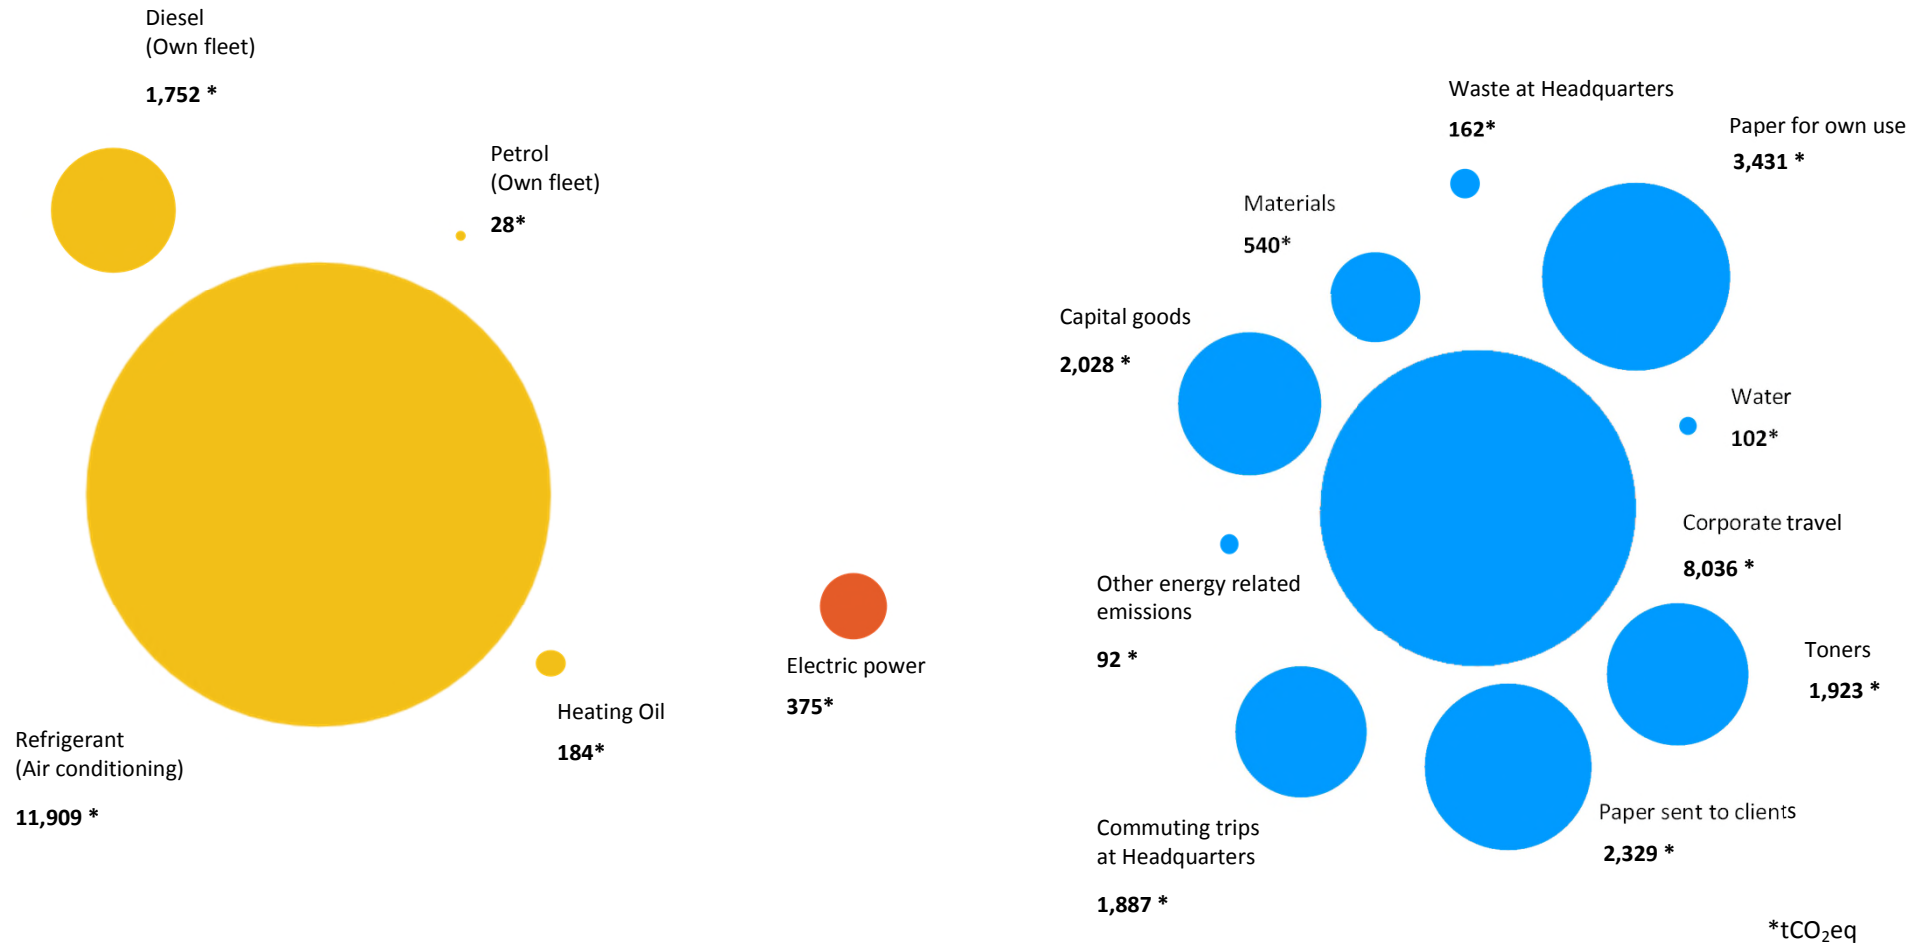

Carbon footprint

Total emissions **34,778** tCO₂eq in 2017

Total emissions **SCOPE 1**

13,873 tCO₂eq

Direct emissions

Fuel and refrigerants

Total emissions **SCOPE 2**

375 tCO₂eq

Indirect emissions

Purchase of energy for own use

Total emissions **SCOPE 3**

20,530 tCO₂eq

Other indirect emissions

Products and services consumed

*tCO₂eq